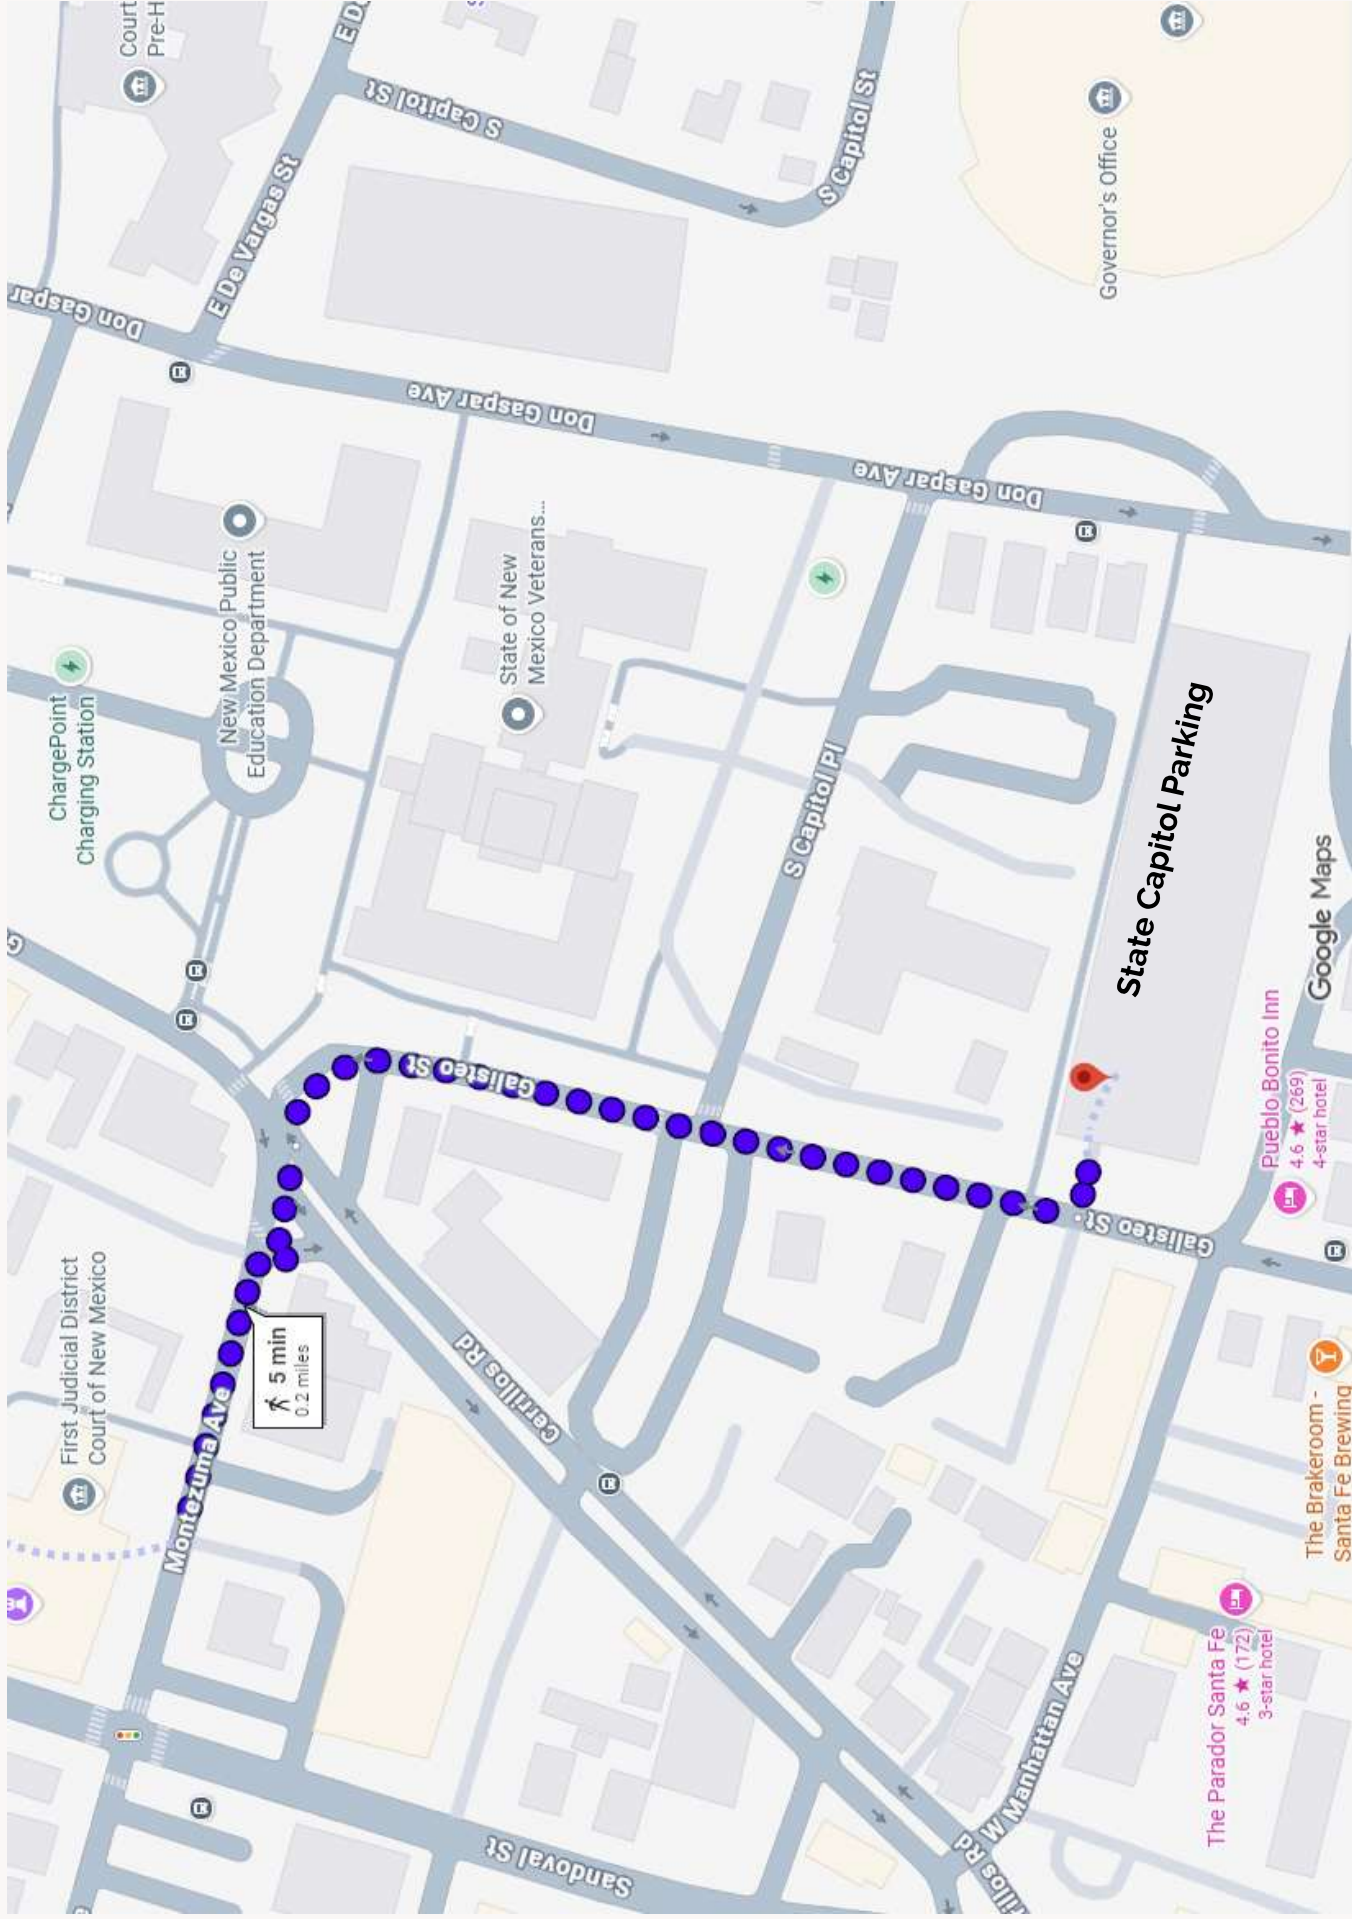

Santa Fe Legal Fair
Friday June 5, 2026 10:00 a.m. 3:00
225 Montezuma Ave, Santa Fe, NM
87501

Santa Fe Legal Fair
Friday June 5, 2026 10:00 a.m. 3:00
225 Montezuma Ave, Santa Fe, NM
87501

Santa Fe Legal Fair
Friday June 5, 2026 10:00 a.m. 3:00
225 Montezuma Ave, Santa Fe, NM
87501

PARKING MAP

MAPA DE PARQUEO